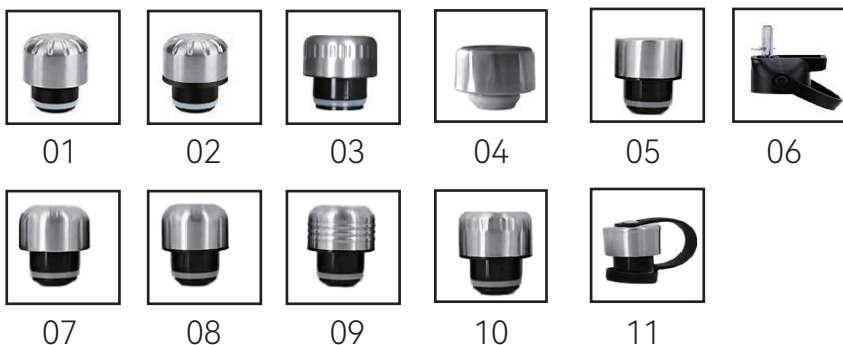

FE3001-500

● ● ● ● ● 17oz

**KEEP WARM
COLD**

VACUUM INSULATED

Capacity	14oz/420ml
Carton Size	Φ 7.0*W 7.1*H 24.5cm
Measure	45.6*45.6*28.7cm
Packing	36 pcs/ctn